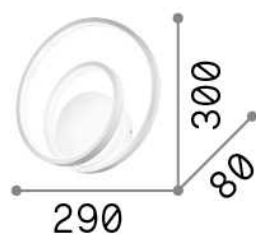

General info

Indoor - Wall lamps

Ean	8021696304489
Item	OZ AP DALI BIANCO
Installation	Wall lamps
Guarantee	5 years
Gross weight	1.23 kg
Volume	0.008712 m ³

Technical info

Net weight	0.8 kg
Insulation class	II
Protection index	IP20
Compliance	CE
Operating temperature	0° ~ +40 °C
Dimmer	Dimmable, DALI / Push
Power output	220-240 V AC 50/60 Hz
Power supply	In-built, included Replaceable (by qualified operators only), electronic

Source info

Integrated source	Integrated LED module
Replaceable source	No
Power	LED 28 W
Emission	Diffuse
Max consumption	max 28,00 W
Features LED	LED SMD
CCT	3000 K
Duration LED (t. 25°C)	30000 h
CRI	> 80
Light beam flux	2500 lm
Useful light flux	1180 lm
Photobiological risk	1
Standby power	< 0.50 W