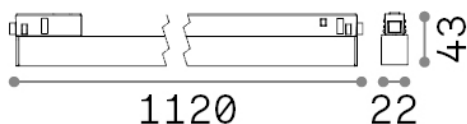

Ego

General info

Technical - Systems

Ean	8021696303826
Item	EGO WIDE 26W 3000K 1-10V BK
Installation	Systems
Guarantee	5 years
Gross weight	1.1 kg
Volume	0.004872 m ³

Technical info

Net weight	0.92 kg
Insulation class	III
Protection index	IP20
Compliance	CE
Operating temperature	0° ~ +40 °C
Dimmer	Dimmable, 1-10V
Power output	48 V DC
Power supply	Required, remoted, not included NO
Accessories not included	Ego profile

Source info

Integrated source	Integrated LED module
Replaceable source	Replaceable (by qualified operators only)
Power	26 W
Emission	Direct
Max consumption	max 26,00 W
Features LED	LED SMD SAMSUNG
CCT	3000 K
Duration LED (t. 25°C)	50000 h
CRI	> 90
SDCM	3
Light beam	110°
Light beam flux	3300 lm
Useful light flux	1650 lm
Photobiological risk	1
Standby power	< 0.50 W