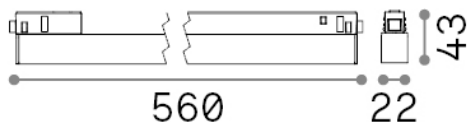

Ego

General info

Technical - Systems

Ean	8021696303819
Item	EGO WIDE 13W 3000K 1-10V WH
Installation	Systems
Guarantee	5 years
Gross weight	0.84 kg
Volume	0.00252 m³

Technical info

Net weight	0.5 kg
Insulation class	III
Protection index	IP20
Compliance	CE
Operating temperature	0° ~ +40 °C
Dimmer	Dimmable, 1-10V
Power output	48 V DC
Power supply	Required, remoted, not included NO
Accessories not included	Ego profile

Source info

Integrated source	Integrated LED module
Replaceable source	Replaceable (by qualified operators only)
Power	13 W
Emission	Direct
Max consumption	max 13,00 W
Features LED	LED SMD SAMSUNG
CCT	3000 K
Duration LED (t. 25°C)	50000 h
CRI	> 90
SDCM	3
Light beam	110°
Light beam flux	1650 lm
Useful light flux	820 lm
Photobiological risk	1
Standby power	< 0.50 W