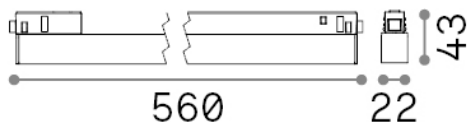

Ego

General info

Technical - Systems

Ean	8021696303802
Item	EGO WIDE 13W 3000K 1-10V BK
Installation	Systems
Guarantee	5 years
Gross weight	0.84 kg
Volume	0.00252 m³

Technical info

Net weight	0.5 kg
Insulation class	III
Protection index	IP20
Compliance	CE
Operating temperature	0° ~ +40 °C
Dimmer	Dimmable, 1-10V
Power output	48 V DC
Power supply	Required, remoted, not included NO
Accessories not included	Ego profile

Source info

Integrated source	Integrated LED module
Replaceable source	Replaceable (by qualified operators only)
Power	13 W
Emission	Direct
Max consumption	max 13,00 W
Features LED	LED SMD SAMSUNG
CCT	3000 K
Duration LED (t. 25°C)	50000 h
CRI	> 90
SDCM	3
Light beam	110°
Light beam flux	1650 lm
Useful light flux	820 lm
Photobiological risk	1
Standby power	< 0.50 W