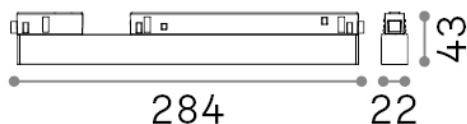

## Technical - Systems

Ean	8021696303789
Item	EGO WIDE 07W 3000K 1-10V BK
Installation	Systems
Guarantee	5 years
Gross weight	0.38 kg
Volume	0.00124 m <sup>3</sup>

## Technical info

Net weight	0.2 kg
Insulation class	III
Protection index	IP20
Compliance	CE
Operating temperature	0° ~ +40 °C
Dimmer	Dimmable, 1-10V
Power output	48 V DC
Power supply	Required, remoted, not included NO
Accessories not included	Ego profile