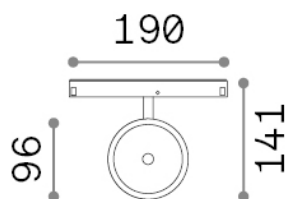

## Technical - Systems

<b>Ean</b>	8021696303741
<b>Item</b>	EGO TRACK FLAT SINGLE 09W 3000K 1-10V WH
<b>Installation</b>	Systems
<b>Guarantee</b>	5 years
<b>Gross weight</b>	0.52 kg
<b>Volume</b>	0.003979 m <sup>3</sup>

## Technical info

<b>Net weight</b>	0.35 kg
<b>Insulation class</b>	III
<b>Protection index</b>	IP20
<b>Compliance</b>	CE
<b>Operating temperature</b>	0° ~ +40 °C
<b>Dimmer</b>	Dimmable, 1-10V
<b>Power output</b>	48 V DC
<b>Power supply</b>	Required, remoted, not included NO
<b>Adjustability</b>	vert. 0°-90°
<b>Accessories not included</b>	Ego profile