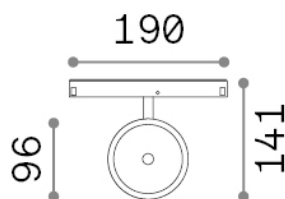

General info

Technical - Systems

Ean	8021696303734
Item	EGO TRACK FLAT SINGLE 09W 3000K 1-10V GD
Installation	Systems
Guarantee	5 years
Gross weight	0.52 kg
Volume	0.003979 m ³

Technical info

Net weight	0.35 kg
Insulation class	III
Protection index	IP20
Compliance	CE
Operating temperature	0° ~ +40 °C
Dimmer	Dimmable, 1-10V
Power output	48 V DC
Power supply	Required, remoted, not included NO
Adjustability	vert. 0°-90°
Accessories not included	Ego profile

Source info

Integrated source	Integrated LED module
Replaceable source	Replaceable (by qualified operators only)
Power	9 W
Emission	Direct
Max consumption	max 9,00 W
Features LED	LED COB CITIZEN
CCT	3000 K
Duration LED (t. 25°C)	50000 h
CRI	> 90
SDCM	3
Light beam	36°
Light beam flux	1100 lm
Useful light flux	840 lm
Photobiological risk	1
Standby power	< 0.50 W