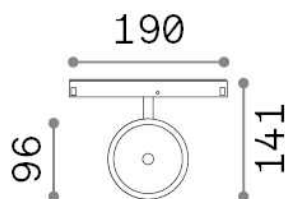

Ego

General info

Technical - Systems

Ean	8021696303727
Item	EGO TRACK FLAT SINGLE 09W 3000K 1-10V BK
Installation	Systems
Guarantee	5 years
Gross weight	0.52 kg
Volume	0.003979 m ³

Technical info

Net weight	0.35 kg
Insulation class	III
Protection index	IP20
Compliance	CE
Operating temperature	0° ~ +40 °C
Dimmer	Dimmable, 1-10V
Power output	48 V DC
Power supply	Required, remoted, not included NO
Adjustability	vert. 0°-90°
Accessories not included	Ego profile

Source info

Integrated source	Integrated LED module
Replaceable source	Replaceable (by qualified operators only)
Power	9 W
Emission	Direct
Max consumption	max 9,00 W
Features LED	LED COB CITIZEN
CCT	3000 K
Duration LED (t. 25°C)	50000 h
CRI	> 90
SDCM	3
Light beam	36°
Light beam flux	1100 lm
Useful light flux	840 lm
Photobiological risk	1
Standby power	< 0.50 W