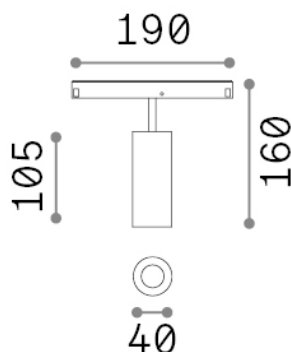

General info

Technical - Systems

Ean	8021696303710
Item	EGO TRACK SINGLE 12W 3000K 1-10V WH
Installation	Systems
Guarantee	5 years
Gross weight	0.46 kg
Volume	0.003979 m ³

Technical info

Net weight	0.3 kg
Insulation class	III
Protection index	IP20
Compliance	CE
Operating temperature	0° ~ +40 °C
Dimmer	Dimmable, 1-10V
Power output	48 V DC
Power supply	Required, remoted, not included NO
Adjustability	vert. 0°-90° , orizz. 0°-335°
Accessories not included	Honeycomb filter, Ego profile

Source info

Integrated source	Integrated LED module
Replaceable source	Replaceable (by qualified operators only)
Power	12 W
Emission	Direct
Max consumption	max 12,00 W
Features LED	LED COB CITIZEN
CCT	3000 K
Duration LED (t. 25°c)	50000 h
CRI	> 90
SDCM	3
Light beam	30°
Light beam flux	1000 lm
Useful light flux	820 lm
Photobiological risk	1
Standby power	< 0.50 W