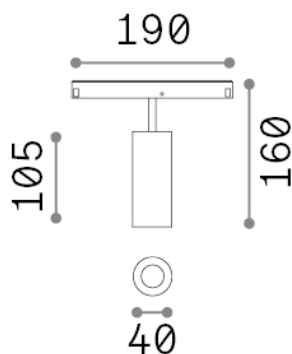

Ego

General info

Technical - Systems

Ean	8021696303703
Item	EGO TRACK SINGLE 12W 3000K 1-10V BK
Installation	Systems
Guarantee	5 years
Gross weight	0.46 kg
Volume	0.003979 m ³

Technical info

Net weight	0.3 kg
Insulation class	III
Protection index	IP20
Compliance	CE
Operating temperature	0° ~ +40 °C
Dimmer	Dimmable, 1-10V
Power output	48 V DC
Power supply	Required, remoted, not included NO
Adjustability	vert. 0°-90° , orizz. 0°-335°
Accessories not included	Honeycomb filter, Ego profile

Source info

Integrated source	Integrated LED module
Replaceable source	Replaceable (by qualified operators only)
Power	12 W
Emission	Direct
Max consumption	max 12,00 W
Features LED	LED COB CITIZEN
CCT	3000 K
Duration LED (t. 25°c)	50000 h
CRI	> 90
SDCM	3
Light beam	30°
Light beam flux	1000 lm
Useful light flux	820 lm
Photobiological risk	1
Standby power	< 0.50 W