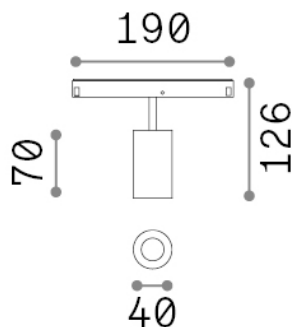

General info

Technical - Systems

Ean	8021696303697
Item	EGO TRACK SINGLE 08W 3000K 1-10V WH
Installation	Systems
Guarantee	5 years
Gross weight	0.38 kg
Volume	0.001944 m ³

Technical info

Net weight	0.2 kg
Insulation class	III
Protection index	IP20
Compliance	CE
Operating temperature	0° ~ +40 °C
Dimmer	Dimmable, 1-10V
Power output	48 V DC
Power supply	Required, remoted, not included NO
Adjustability	vert. 0°-90° , orizz. 0°-335°
Accessories not included	Honeycomb filter, Ego profile

Source info

Integrated source	Integrated LED module
Replaceable source	Replaceable (by qualified operators only)
Power	8 W
Emission	Direct
Max consumption	max 8,00 W
Features LED	LED COB CITIZEN
CCT	3000 K
Duration LED (t. 25°c)	50000 h
CRI	> 90
SDCM	3
Light beam	30°
Light beam flux	730 lm
Useful light flux	620 lm
Photobiological risk	1
Standby power	< 0.50 W