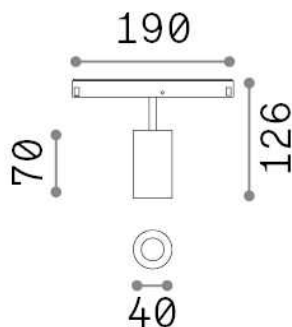

General info

Technical - Systems

Ean	8021696303680
Item	EGO TRACK SINGLE 08W 3000K 1-10V BK
Installation	Systems
Guarantee	5 years
Gross weight	0.38 kg
Volume	0.001944 m ³

Technical info

Net weight	0.2 kg
Insulation class	III
Protection index	IP20
Compliance	CE
Operating temperature	0° ~ +40 °C
Dimmer	Dimmable, 1-10V
Power output	48 V DC
Power supply	Required, remoted, not included NO
Adjustability	vert. 0°-90° , orizz. 0°-335°
Accessories not included	Honeycomb filter, Ego profile

Source info

Integrated source	Integrated LED module
Replaceable source	Replaceable (by qualified operators only)
Power	8 W
Emission	Direct
Max consumption	max 8,00 W
Features LED	LED COB CITIZEN
CCT	3000 K
Duration LED (t. 25°C)	50000 h
CRI	> 90
SDCM	3
Light beam	30°
Light beam flux	730 lm
Useful light flux	620 lm
Photobiological risk	1
Standby power	< 0.50 W