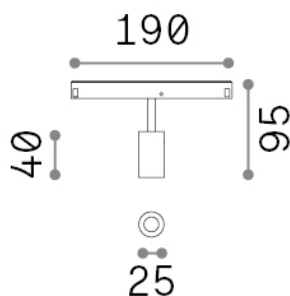

Ego

General info

Technical - Systems

Ean	8021696303666
Item	EGO TRACK SINGLE 03W 3000K 1-10V BK
Installation	Systems
Guarantee	5 years
Gross weight	0.23 kg
Volume	0.001555 m ³

Technical info

Net weight	0.1 kg
Insulation class	III
Protection index	IP20
Compliance	CE
Operating temperature	0° ~ +40 °C
Dimmer	Dimmable, 1-10V
Power output	48 V DC
Power supply	Required, remoted, not included NO
Accessories not included	Honeycomb filter, Ego profile

Source info

Integrated source	Integrated LED module
Replaceable source	Replaceable (by qualified operators only)
Power	3 W
Emission	Direct
Max consumption	max 3,00 W
Features LED	LED SMD OSRAM
CCT	3000 K
Duration LED (t. 25°C)	50000 h
CRI	> 90
SDCM	3
Light beam	30°
Light beam flux	190 lm
Useful light flux	180 lm
Photobiological risk	2
Standby power	< 0.50 W