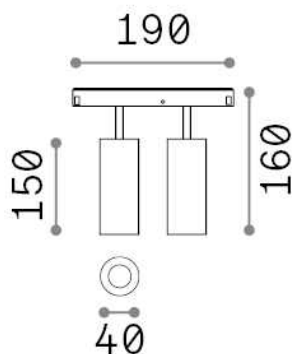

Ego

General info

Technical - Systems

Ean	8021696303659
Item	EGO TRACK DOUBLE 24W 3000K 1-10V WH
Installation	Systems
Guarantee	5 years
Gross weight	0.78 kg
Volume	0.004018 m ³

Technical info

Net weight	0.51 kg
Insulation class	III
Protection index	IP20
Compliance	CE
Operating temperature	0° ~ +40 °C
Dimmer	Dimmable, 1-10V
Power output	48 V DC
Power supply	Required, remoted, not included NO
Adjustability	vert. 0°-90° , orizz. 0°-335°
Accessories not included	Honeycomb filters, Ego profile

Source info

Integrated source	Integrated LED module
Replaceable source	Replaceable (by qualified operators only)
Power	24 W
Emission	Direct
Max consumption	max 24,00 W
Features LED	LED COB CITIZEN
CCT	3000 K
Duration LED (t. 25°C)	50000 h
CRI	> 90
SDCM	3
Light beam	30°
Light beam flux	2000 lm
Useful light flux	1640 lm
Photobiological risk	1
Standby power	< 0.50 W