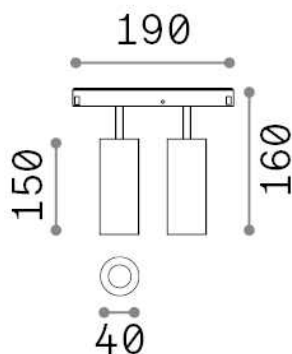

Ego

General info

Technical - Systems

Ean	8021696303642
Item	EGO TRACK DOUBLE 24W 3000K 1-10V BK
Installation	Systems
Guarantee	5 years
Gross weight	0.78 kg
Volume	0.004018 m ³

Technical info

Net weight	0.51 kg
Insulation class	III
Protection index	IP20
Compliance	CE
Operating temperature	0° ~ +40 °C
Dimmer	Dimmable, 1-10V
Power output	48 V DC
Power supply	Required, remoted, not included NO
Adjustability	vert. 0°-90° , orizz. 0°-335°
Accessories not included	Honeycomb filters, Ego profile

Source info

Integrated source	Integrated LED module
Replaceable source	Replaceable (by qualified operators only)
Power	24 W
Emission	Direct
Max consumption	max 24,00 W
Features LED	LED COB CITIZEN
CCT	3000 K
Duration LED (t. 25°C)	50000 h
CRI	> 90
SDCM	3
Light beam	30°
Light beam flux	2000 lm
Useful light flux	1640 lm
Photobiological risk	1
Standby power	< 0.50 W