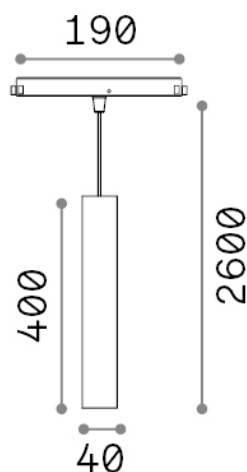

Ego

General info

Technical - Systems

Ean	8021696303598
Item	EGO PENDANT TUBE 12W 3000K 1-10V WH
Installation	Systems
Guarantee	5 years
Gross weight	0.62 kg
Volume	0.00376 m ³

Technical info

Net weight	0.55 kg
Insulation class	III
Protection index	IP20
Compliance	CE
Operating temperature	0° ~ +40 °C
Dimmer	Dimmable, 1-10V
Power output	48 V DC
Power supply	Required, remoted, not included NO
Accessories not included	Ego profile

Source info

Integrated source	Integrated LED module
Replaceable source	Replaceable (by qualified operators only)
Power	12 W
Emission	Direct
Max consumption	max 12,00 W
Features LED	LED COB CITIZEN
CCT	3000 K
Duration LED (t. 25°C)	50000 h
CRI	> 90
SDCM	3
Light beam	30°
UGR Maximum	< 19
Light beam flux	1000 lm
Useful light flux	820 lm
Photobiological risk	1
Standby power	< 0.50 W