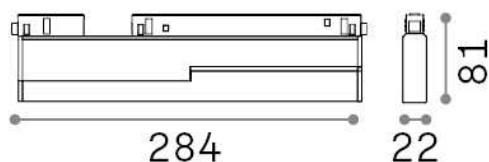

Ego

General info

Technical - Systems

Ean	8021696303550
Item	EGO FLEXIBLE WIDE 07W 3000K 1-10V BK
Installation	Systems
Guarantee	5 years
Gross weight	0.63 kg
Volume	0.002048 m ³

Technical info

Net weight	0.5 kg
Insulation class	III
Protection index	IP20
Compliance	CE
Operating temperature	0° ~ +40 °C
Dimmer	Dimmable, 1-10V
Power output	48 V DC
Power supply	Required, remoted, not included NO
Adjustability	vert. 0°-90°
Accessories not included	Ego profile

Source info

Integrated source	Integrated LED module
Replaceable source	Replaceable (by qualified operators only)
Power	7 W
Emission	Direct
Max consumption	max 7,00 W
Features LED	LED SMD SAMSUNG
CCT	3000 K
Duration LED (t. 25°C)	50000 h
CRI	> 90
SDCM	3
Light beam	110°
Light beam flux	820 lm
Useful light flux	410 lm
Photobiological risk	1
Standby power	< 0.50 W