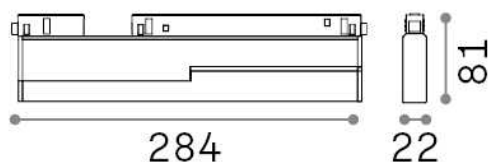

Ego

General info

Technical - Systems

Ean	8021696303543
Item	EGO FLEXIBLE ACCENT 13W 3000K 1-10V WH
Installation	Systems
Guarantee	5 years
Gross weight	0.6 kg
Volume	0.002048 m ³

Technical info

Net weight	0.48 kg
Insulation class	III
Protection index	IP20
Compliance	CE
Operating temperature	0° ~ +40 °C
Dimmer	Dimmable, 1-10V
Power output	48 V DC
Power supply	Required, remoted, not included NO
Accessories not included	Ego profile

Source info

Integrated source	Integrated LED module
Replaceable source	Replaceable (by qualified operators only)
Power	13 W
Emission	Direct
Max consumption	max 13,00 W
Features LED	LED SMD SAMSUNG
CCT	3000 K
Duration LED (t. 25°C)	50000 h
CRI	> 90
SDCM	3
Light beam	35°
UGR Maximum	< 19
Light beam flux	1300 lm
Useful light flux	1200 lm
Photobiological risk	2
Standby power	< 0.50 W