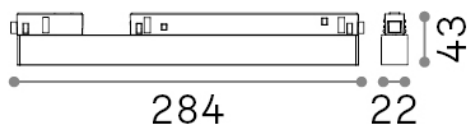

Ego

General info

Technical - Systems

Ean	8021696303529
Item	EGO ACCENT 13W 3000K 1-10V WH
Installation	Systems
Guarantee	5 years
Gross weight	0.35 kg
Volume	0.00124 m ³

Technical info

Net weight	0.22 kg
Insulation class	III
Protection index	IP20
Compliance	CE
Operating temperature	0° ~ +40 °C
Dimmer	Dimmable, 1-10V
Power output	48 V DC
Power supply	Required, remoted, not included NO
Adjustability	vert. 0°-90°
Accessories not included	Ego profile

Source info

Integrated source	Integrated LED module
Replaceable source	Replaceable (by qualified operators only)
Power	13 W
Emission	Direct
Max consumption	max 13,00 W
Features LED	LED SMD OSRAM
CCT	3000 K
Duration LED (t. 25°C)	50000 h
CRI	> 90
SDCM	3
Light beam	35°
UGR Maximum	< 19
Light beam flux	1300 lm
Useful light flux	1200 lm
Photobiological risk	2
Standby power	< 0.50 W