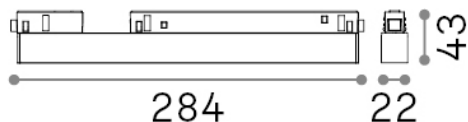

Ego

General info

Technical - Systems

Ean	8021696303512
Item	EGO ACCENT 13W 3000K 1-10V BK
Installation	Systems
Guarantee	5 years
Gross weight	0.35 kg
Volume	0.00124 m ³

Technical info

Net weight	0.22 kg
Insulation class	III
Protection index	IP20
Compliance	CE
Operating temperature	0° ~ +40 °C
Dimmer	Dimmable, 1-10V
Power output	48 V DC
Power supply	Required, remoted, not included NO
Adjustability	vert. 0°-90°
Accessories not included	Ego profile

Source info

Integrated source	Integrated LED module
Replaceable source	Replaceable (by qualified operators only)
Power	13 W
Emission	Direct
Max consumption	max 13,00 W
Features LED	LED SMD OSRAM
CCT	3000 K
Duration LED (t. 25°C)	50000 h
CRI	> 90
SDCM	3
Light beam	35°
UGR Maximum	< 19
Light beam flux	1300 lm
Useful light flux	1200 lm
Photobiological risk	2
Standby power	< 0.50 W