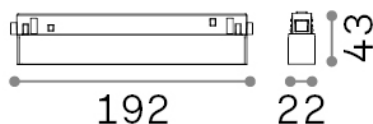

Ego

General info

Technical - Systems

Ean	8021696303499
Item	EGO ACCENT 07W 3000K 1-10V BK
Installation	Systems
Guarantee	5 years
Gross weight	0.35 kg
Volume	0.001556 m ³

Technical info

Net weight	0.14 kg
Insulation class	III
Protection index	IP20
Compliance	CE
Operating temperature	0° ~ +40 °C
Dimmer	Dimmable, 1-10V
Power output	48 V DC
Power supply	Required, remoted, not included NO
Accessories not included	Ego profile

Source info

Integrated source	Integrated LED module
Replaceable source	Replaceable (by qualified operators only)
Power	7 W
Emission	Direct
Max consumption	max 7,00 W
Features LED	LED SMD OSRAM
CCT	3000 K
Duration LED (t. 25°C)	50000 h
CRI	> 90
SDCM	3
Light beam	35°
UGR Maximum	< 19
Light beam flux	700 lm
Useful light flux	590 lm
Photobiological risk	2
Standby power	< 0.50 W