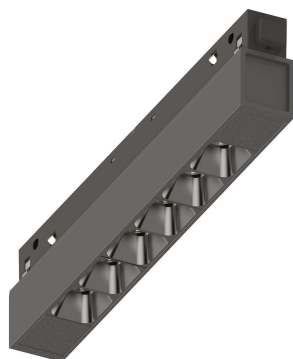

Ego

General info

Technical - Systems

Ean	8021696303499
Item	EGO ACCENT 07W 3000K 1-10V BK
Installation	Systems
Guarantee	5 years
Gross weight	0.35 kg
Volume	0.001556 m ³

Technical info

Net weight	0.14 kg
Insulation class	III
Protection index	IP20
Compliance	CE
Operating temperature	0° ~ +40 °C
Dimmer	Dimmable, 1-10V
Power output	48 V DC
Power supply	Required, remoted, not included NO
Accessories not included	Ego profile

Source info

Integrated source	Integrated LED module
Replaceable source	Replaceable (by qualified operators only)
Power	7 W
Emission	Direct
Max consumption	max 7,00 W
Features LED	LED SMD OSRAM
CCT	3000 K
Duration LED (t. 25°C)	50000 h
CRI	> 90
SDCM	3
Light beam	35°
UGR Maximum	< 19
Light beam flux	700 lm
Useful light flux	590 lm
Photobiological risk	2
Standby power	< 0.50 W