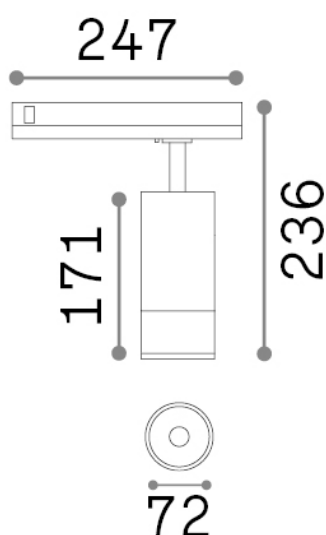

## Technical - Spotlights and Tracks

Ean	8021696303000
Item	EOS 25W DALI BK
Installation	Spotlights and Tracks
Guarantee	5 years
Gross weight	1.15 kg
Volume	0.004995 m <sup>3</sup>