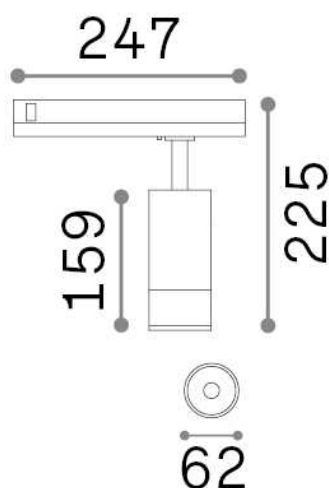

General info

Technical - Spotlights and Tracks

Ean	8021696302980
Item	EOS 15W DALI BK
Installation	Spotlights and Tracks
Guarantee	5 years
Gross weight	0.75 kg
Volume	0.0042 m ³

Technical info

Net weight	0.66 kg
Insulation class	II
Protection index	IP20
Compliance	CE
Operating temperature	0° ~ +40 °C
Dimmer	Dimmable, DALI
Power output	220-240 V AC 50/60 Hz
Power supply	In-built, included NO, electronic
Accessories not included	Single connection 1-10V/DALI, Link 1-10V/DALI profile

Source info

Integrated source	Integrated LED module
Replaceable source	Replaceable (by qualified operators only)
Power	15 W
Emission	Direct
Max consumption	max 15,00 W
Features LED	LED COB BRIDGELUX
CCT	3000 K
Duration LED (t. 25°C)	30000 h
CRI	> 90
SDCM	3
Light beam	20-55°
Light beam flux	1550 lm
Useful light flux	1420 lm
Photobiological risk	1
Standby power	< 0.50 W