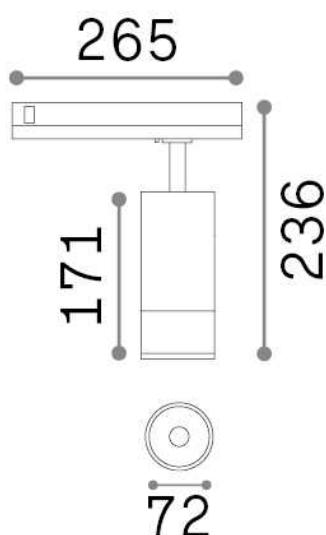

General info

Technical - Spotlights and Tracks

Ean	8021696302966
Item	EOS 25W 1-10V BK
Installation	Spotlights and Tracks
Guarantee	5 years
Gross weight	1.15 kg
Volume	0.004995 m ³

Technical info

Net weight	1.05 kg
Insulation class	II
Protection index	IP20
Compliance	CE
Operating temperature	0° ~ +40 °C
Dimmer	Dimmable, 1-10V
Power output	220-240 V AC 50/60 Hz
Power supply	In-built, included NO, electronic
Accessories not included	Single connection 1-10V/DALI, Link 1-10V/DALI profile

Source info

Integrated source	Integrated LED module
Replaceable source	Replaceable (by qualified operators only)
Power	25 W
Emission	Direct
Max consumption	max 25,00 W
Features LED	LED COB BRIDGELUX
CCT	3000 K
Duration LED (t. 25°C)	30000 h
CRI	> 90
SDCM	3
Light beam	20-55°
Light beam flux	3000 lm
Useful light flux	2720 lm
Photobiological risk	1
Standby power	< 0.50 W