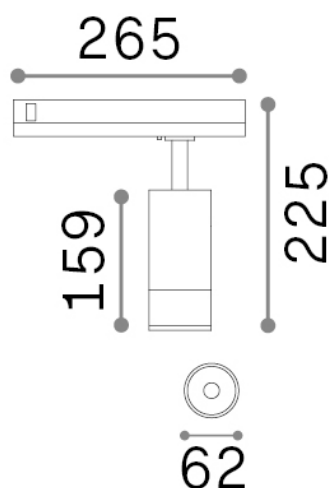

General info

Technical - Spotlights and Tracks

Ean	8021696302942
Item	EOS 15W 1-10V BK
Installation	Spotlights and Tracks
Guarantee	5 years
Gross weight	0.75 kg
Volume	0.0042 m ³

Technical info

Net weight	0.66 kg
Insulation class	II
Protection index	IP20
Compliance	CE
Operating temperature	0° ~ +40 °C
Dimmer	Dimmable, 1-10V
Power output	220-240 V AC 50/60 Hz
Power supply	In-built, included NO, electronic
Accessories not included	Single connection 1-10V/DALI, Link 1-10V/DALI profile

Source info

Integrated source	Integrated LED module
Replaceable source	Replaceable (by qualified operators only)
Power	15 W
Emission	Direct
Max consumption	max 15,00 W
Features LED	LED COB BRIDGELUX
CCT	3000 K
Duration LED (t. 25°C)	30000 h
CRI	> 90
SDCM	3
Light beam	20-55°
Light beam flux	1550 lm
Useful light flux	1420 lm
Photobiological risk	1
Standby power	< 0.50 W