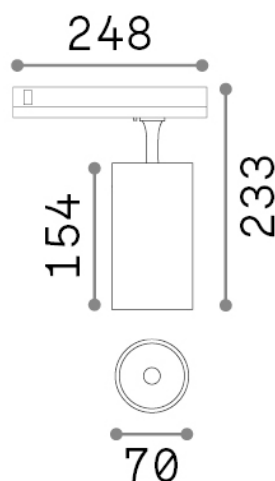

General info

Technical - Spotlights and Tracks

Ean	8021696302621
Item	FOX 25W CRI90 3000K DALI WH
Installation	Spotlights and Tracks
Guarantee	5 years
Gross weight	0.81 kg
Volume	0.004995 m ³

Technical info

Net weight	0.71 kg
Insulation class	II
Protection index	IP20
Compliance	CE
Operating temperature	0° ~ +40 °C
Dimmer	Dimmable, DALI
Power output	220-240 V AC 50/60 Hz
Power supply	In-built, included NO, electronic
Accessories not included	Single connection 1-10V/DALI, Link 1-10V/DALI profile

Source info

Integrated source	Integrated LED module
Replaceable source	Replaceable (by qualified operators only)
Power	25 W
Emission	Direct
Max consumption	max 25,00 W
Features LED	LED COB BRIDGELUX
CCT	3000 K
Duration LED (t. 25°C)	30000 h
CRI	> 90
SDCM	3
Light beam	35°
Light beam flux	2450 lm
Useful light flux	2010 lm
Photobiological risk	1
Standby power	< 0.50 W