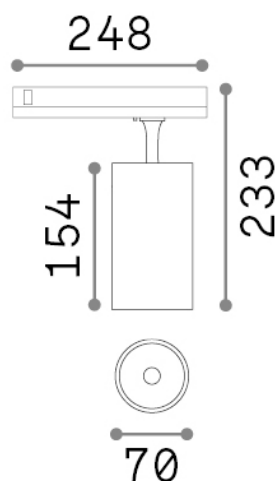

General info

Technical - Spotlights and Tracks

Ean	8021696302614
Item	FOX 25W CRI90 3000K DALI BK
Installation	Spotlights and Tracks
Guarantee	5 years
Gross weight	0.81 kg
Volume	0.004995 m ³

Technical info

Net weight	0.71 kg
Insulation class	II
Protection index	IP20
Compliance	CE
Operating temperature	0° ~ +40 °C
Dimmer	Dimmable, DALI
Power output	220-240 V AC 50/60 Hz
Power supply	In-built, included NO, electronic
Accessories not included	Single connection 1-10V/DALI, Link 1-10V/DALI profile

Source info

Integrated source	Integrated LED module
Replaceable source	Replaceable (by qualified operators only)
Power	25 W
Emission	Direct
Max consumption	max 25,00 W
Features LED	LED COB BRIDGELUX
CCT	3000 K
Duration LED (t. 25°C)	30000 h
CRI	> 90
SDCM	3
Light beam	35°
Light beam flux	2450 lm
Useful light flux	2010 lm
Photobiological risk	1
Standby power	< 0.50 W