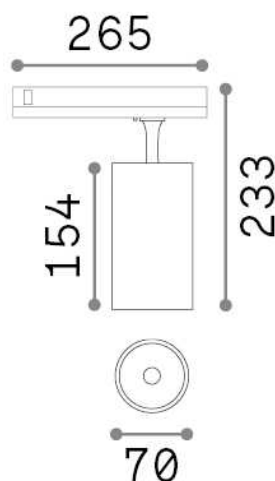

General info

Technical - Spotlights and Tracks

Ean	8021696302607
Item	FOX 25W CRI90 3000K 1-10V WH
Installation	Spotlights and Tracks
Guarantee	5 years
Gross weight	0.81 kg
Volume	0.004995 m ³

Technical info

Net weight	0.71 kg
Insulation class	II
Protection index	IP20
Compliance	CE
Operating temperature	0° ~ +40 °C
Dimmer	Dimmable, 1-10V
Power output	220-240 V AC 50/60 Hz
Power supply	In-built, included NO, electronic
Accessories not included	Single connection 1-10V/DALI, Link 1-10V/DALI profile

Source info

Integrated source	Integrated LED module
Replaceable source	Replaceable (by qualified operators only)
Power	25 W
Emission	Direct
Max consumption	max 25,00 W
Features LED	LED COB BRIDGELUX
CCT	3000 K
Duration LED (t. 25°C)	30000 h
CRI	> 90
SDCM	3
Light beam	35°
Light beam flux	2450 lm
Useful light flux	2010 lm
Photobiological risk	1
Standby power	< 0.50 W