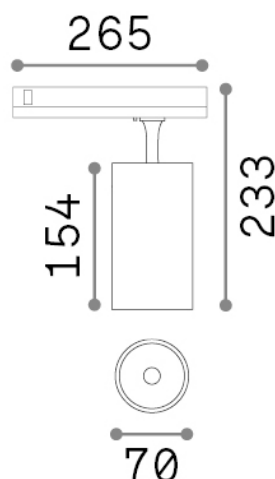

## Technical - Spotlights and Tracks

Ean	8021696302591
Item	FOX 25W CRI90 3000K 1-10V BK
Installation	Spotlights and Tracks
Guarantee	5 years
Gross weight	0.81 kg
Volume	0.004995 m <sup>3</sup>