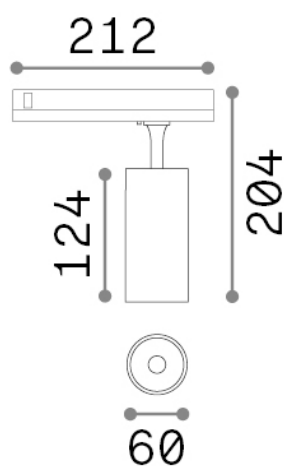

Source info

Integrated source	Integrated LED module
Replaceable source	Replaceable (by qualified operators only)
Power	15 W
Emission	Direct
Max consumption	max 15,00 W
Features LED	LED COB BRIDGELUX
CCT	3000 K
Duration LED (t. 25°C)	30000 h
CRI	> 90
SDCM	3
Light beam	41°
Light beam flux	1400 lm
Useful light flux	1130 lm
Photobiological risk	1
Standby power	< 0.50 W