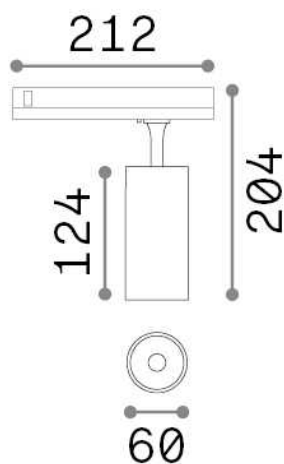

General info

Technical - Spotlights and Tracks

Ean	8021696302577
Item	FOX 15W CRI90 3000K DALI BK
Installation	Spotlights and Tracks
Guarantee	5 years
Gross weight	0.68 kg
Volume	0.0042 m ³

Technical info

Net weight	0.56 kg
Insulation class	II
Protection index	IP20
Compliance	CE
Operating temperature	0° ~ +40 °C
Dimmer	Dimmable, DALI
Power output	220-240 V AC 50/60 Hz
Power supply	In-built, included NO, electronic
Accessories not included	Single connection 1-10V/DALI, Link 1-10V/DALI profile