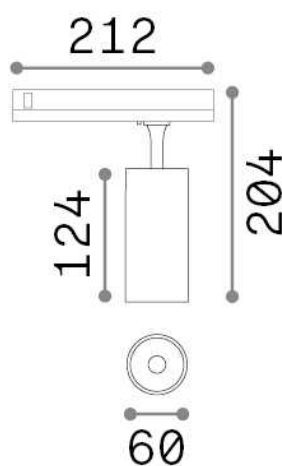

General info

Technical - Spotlights and Tracks

Ean	8021696302560
Item	FOX 15W CRI90 3000K 1-10V WH
Installation	Spotlights and Tracks
Guarantee	5 years
Gross weight	0.68 kg
Volume	0.0042 m ³

Technical info

Net weight	0.56 kg
Insulation class	II
Protection index	IP20
Compliance	CE
Operating temperature	0° ~ +40 °C
Dimmer	Dimmable, 1-10V
Power output	220-240 V AC 50/60 Hz
Power supply	In-built, included NO, electronic
Accessories not included	Single connection 1-10V/DALI, Link 1-10V/DALI profile