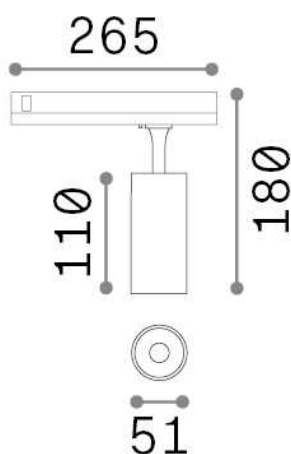

General info

Technical - Spotlights and Tracks

Ean	8021696302546
Item	FOX 08W CRI90 3000K 1-10V WH
Installation	Spotlights and Tracks
Guarantee	5 years
Gross weight	0.55 kg
Volume	0.00288 m ³

Technical info

Net weight	0.46 kg
Insulation class	II
Protection index	IP20
Compliance	CE
Operating temperature	0° ~ +40 °C
Dimmer	Dimmable, 1-10V
Power output	220-240 V AC 50/60 Hz
Power supply	In-built, included NO, electronic
Accessories not included	Single connection 1-10V/DALI, Link 1-10V/DALI profile

Source info

Integrated source	Integrated LED module
Replaceable source	Replaceable (by qualified operators only)
Power	8 W
Emission	Direct
Max consumption	max 8,00 W
Features LED	LED COB BRIDGELUX
CCT	3000 K
Duration LED (t. 25°C)	30000 h
CRI	> 90
SDCM	3
Light beam	41°
Light beam flux	800 lm
Useful light flux	700 lm
Photobiological risk	1
Standby power	< 0.50 W