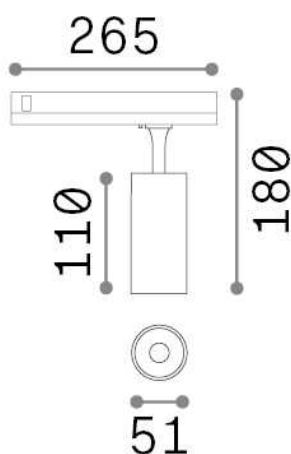

General info

Technical - Spotlights and Tracks

Ean	8021696302539
Item	FOX 08W CRI90 3000K 1-10V BK
Installation	Spotlights and Tracks
Guarantee	5 years
Gross weight	0.55 kg
Volume	0.00288 m ³

Technical info

Net weight	0.46 kg
Insulation class	II
Protection index	IP20
Compliance	CE
Operating temperature	0° ~ +40 °C
Dimmer	Dimmable, 1-10V
Power output	220-240 V AC 50/60 Hz
Power supply	In-built, included NO, electronic
Accessories not included	Single connection 1-10V/DALI, Link 1-10V/DALI profile

Source info

Integrated source	Integrated LED module
Replaceable source	Replaceable (by qualified operators only)
Power	8 W
Emission	Direct
Max consumption	max 8,00 W
Features LED	LED COB BRIDGELUX
CCT	3000 K
Duration LED (t. 25°C)	30000 h
CRI	> 90
SDCM	3
Light beam	41°
Light beam flux	800 lm
Useful light flux	700 lm
Photobiological risk	1
Standby power	< 0.50 W