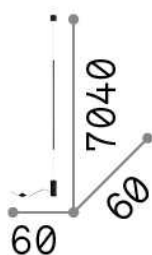

Filo

General info

Indoor - Wall lamps

Ean	8021696301068
Item	FILO AP NERO
Installation	Wall lamps
Guarantee	5 years
Gross weight	1.69 kg
Volume	0.012403 m ³

Technical info

Net weight	1.2 kg
Insulation class	II
Protection index	IP20
Compliance	CE
Operating temperature	0° ~ +40 °C
Dimmer	Non-dimmable, On-Off
Power output	220-240 V AC 50/60 Hz Integrated switch button
Power supply	In-built, included Replaceable (by qualified operators only), electronic

Source info

Integrated source	Integrated LED module
Replaceable source	No
Power	LED 15 W
Emission	Direct Asymmetrical
Max consumption	max 15,00 W
Features LED	LED SMD
CCT	3000 K
Duration LED (t. 25°C)	20000 h
CRI	> 80
Light beam flux	1600 lm
Useful light flux	860 lm
Photobiological risk	1