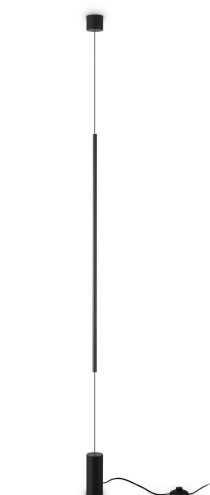

Filo

General info

Indoor - Wall lamps

Ean	8021696301068
Item	FILO AP NERO
Installation	Wall lamps
Guarantee	5 years
Gross weight	1.69 kg
Volume	0.012403 m ³

Technical info

Net weight	1.2 kg
Insulation class	II
Protection index	IP20
Compliance	CE
Operating temperature	0° ~ +40 °C
Dimmer	Non-dimmable, On-Off
Power output	220-240 V AC 50/60 Hz Integrated switch button
Power supply	In-built, included Replaceable (by qualified operators only), electronic

Source info

Integrated source	Integrated LED module
Replaceable source	No
Power	LED 15 W
Emission	Direct Asymmetrical
Max consumption	max 15,00 W
Features LED	LED SMD
CCT	3000 K
Duration LED (t. 25°C)	20000 h
CRI	> 80
Light beam flux	1600 lm
Useful light flux	860 lm
Photobiological risk	1