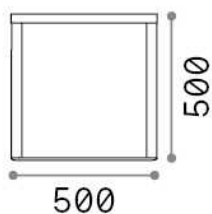

General info

Outdoor - Floor lamps

Ean	8021696300641
Item	IPOSTESI PT H50 BIANCO
Installation	Floor lamps
Guarantee	5 years
Gross weight	6.36 kg
Volume	0.137853 m ³

Technical info

Net weight	4.94 kg
Insulation class	I
Protection index	IP44
Compliance	CE
Operating temperature	-
Dimmer	Non-dimmable, On-Off
Power output	220-240 V AC 50/60 Hz Integrated switch button
Power supply	Separate, included Replaceable (by qualified operators only), electronic

Source info

Integrated source	Integrated LED module
Replaceable source	No
Power	LED 16 W
Emission	Indirect
Max consumption	max 16,00 W
Features LED	LED SMD
CCT	3000 K
Duration LED (t. 25°C)	30000 h
CRI	> 80
Light beam	115°
Light beam flux	1800 lm
Useful light flux	1000 lm
Photobiological risk	EXEMPT