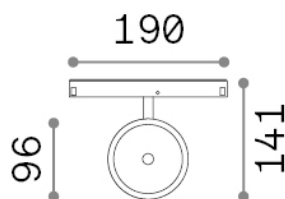

Ego

General info

Technical - Systems

Ean	8021696300511
Item	EGO TRACK FLAT SINGLE 09W 3000K ON-OFF GD
Installation	Systems
Guarantee	5 years
Gross weight	0.35 kg
Volume	0.003537 m ³

Technical info

Net weight	0.3 kg
Insulation class	III
Protection index	IP20
Compliance	CE
Operating temperature	0° ~ +40 °C
Dimmer	Non-dimmable, On-Off
Power output	48 V DC
Power supply	Required, remoted, not included NO
Adjustability	vert. 0°-90°
Accessories not included	Ego profile

Source info

Integrated source	Integrated LED module
Replaceable source	Replaceable (by qualified operators only)
Power	9 W
Emission	Direct
Max consumption	max 9,00 W
Features LED	LED COB CITIZEN
CCT	3000 K
Duration LED (t. 25°C)	50000 h
CRI	> 90
SDCM	3
Light beam	36°
Light beam flux	1100 lm
Useful light flux	840 lm
Photobiological risk	1