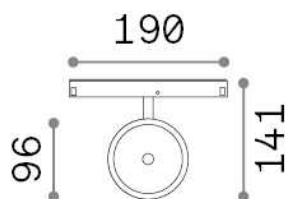

## Technical - Systems

<b>Ean</b>	8021696300504
<b>Item</b>	EGO TRACK FLAT SINGLE 09W 3000K ON-OFF WH
<b>Installation</b>	Systems
<b>Guarantee</b>	5 years
<b>Gross weight</b>	0.35 kg
<b>Volume</b>	0.003537 m <sup>3</sup>

## Technical info

<b>Net weight</b>	0.3 kg
<b>Insulation class</b>	III
<b>Protection index</b>	IP20
<b>Compliance</b>	CE
<b>Operating temperature</b>	0° ~ +40 °C
<b>Dimmer</b>	Non-dimmable, On-Off
<b>Power output</b>	48 V DC
<b>Power supply</b>	Required, remoted, not included NO
<b>Adjustability</b>	vert. 0°-90°
<b>Accessories not included</b>	Ego profile