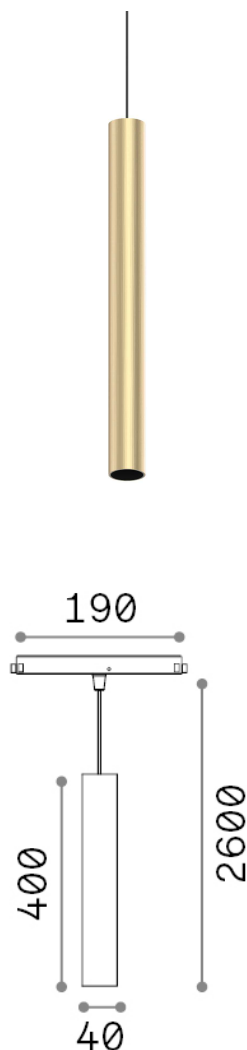

Ego

General info

Technical - Systems

Ean	8021696300498
Item	EGO PENDANT TUBE 12W 3000K DALI GD
Installation	Systems
Guarantee	5 years
Gross weight	0.7 kg
Volume	0.00376 m ³

Technical info

Net weight	0.54 kg
Insulation class	III
Protection index	IP20
Compliance	CE
Operating temperature	0° ~ +40 °C
Dimmer	Dimmable, DALI
Power output	48 V DC
Power supply	Required, remoted, not included NO
Accessories not included	Ego profile

Source info

Integrated source	Integrated LED module
Replaceable source	Replaceable (by qualified operators only)
Power	12 W
Emission	Direct
Max consumption	max 12,00 W
Features LED	LED COB CITIZEN
CCT	3000 K
Duration LED (t. 25°C)	50000 h
CRI	> 90
SDCM	3
Light beam	30°
UGR Maximum	< 19
Light beam flux	1000 lm
Useful light flux	820 lm
Photobiological risk	1
Standby power	< 0.50 W