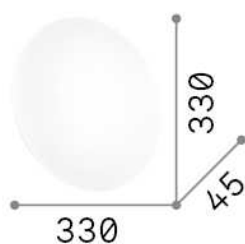

General info

Indoor - Ceiling lamps

Ean	8021696300436
Item	CLARA PL ROUND 3000K
Installation	Ceiling lamps
Guarantee	5 years
Gross weight	0.67 kg
Volume	0.008192 m ³

Technical info

Net weight	0.5 kg
Insulation class	II
Protection index	IP20
Compliance	CE
Operating temperature	0° ~ +40 °C
Dimmer	Non-dimmable, On-Off
Power output	220-240 V AC 50/60 Hz
Power supply	In-built, included Replaceable (by qualified operators only), electronic