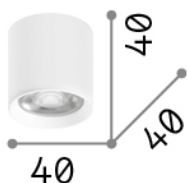

Source info

Integrated source	Integrated LED module
Replaceable source	No
Power	LED 4,5 W
Emission	Direct
Max consumption	max 4,50 W
Features LED	LED COB BRIDGELUX
CCT	3000 K
Duration LED (t. 25°C)	30000 h
CRI	> 90
SDCM	3
Light beam	40°
Light beam flux	350 lm
Useful light flux	220 lm
Photobiological risk	1