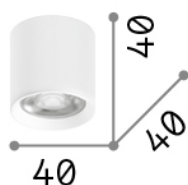

Source info

Integrated source	Integrated LED module
Replaceable source	No
Power	LED 4,5 W
Emission	Direct
Max consumption	max 4,50 W
Features LED	LED COB BRIDGELUX
CCT	3000 K
Duration LED (t. 25°C)	30000 h
CRI	> 90
SDCM	3
Light beam	40°
Light beam flux	350 lm
Useful light flux	220 lm
Photobiological risk	1