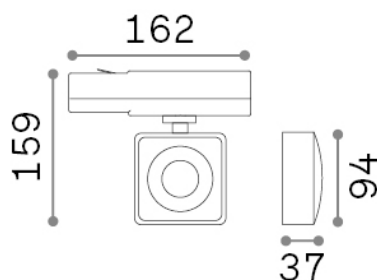

Pov

General info

Technical - Spotlights and Tracks

Ean	8021696296364
Item	POV TRACK SQUARE WH
Installation	Spotlights and Tracks
Guarantee	5 years
Gross weight	0.51 kg
Volume	0.003913 m ³

Technical info

Net weight	0.49 kg
Insulation class	II
Protection index	IP20
Compliance	CE
Operating temperature	0° ~ +40 °C
Dimmer	Non-dimmable, On-Off
Power output	220-240 V AC 50/60 Hz
Power supply	In-built, included NO, electronic, philips
Adjustability	vert. 0-90°, orizz. 0-355°
Accessories not included	Single connection on-off, Link on-off profile

Source info

Integrated source	Integrated LED module
Repleaceable source	No
Power	22 W
Emission	Direct
Max consupcion	max 22,00 W
Features LED	LED COB CREE
CCT	3000 K
Duration LED (t. 25°c)	30000 h
CRI	> 95
SDCM	3
Light beam	36°
Light beam flux	1750 lm
Useful light flux	1550 lm
Photobiological risk	1