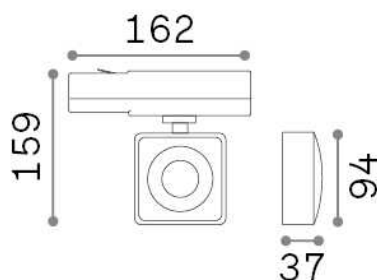

General info

Technical - Spotlights and Tracks

Ean	8021696296357
Item	POV TRACK SQUARE BK
Installation	Spotlights and Tracks
Guarantee	5 years
Gross weight	0.51 kg
Volume	0.003913 m ³

Technical info

Net weight	0.42 kg
Insulation class	II
Protection index	IP20
Compliance	CE
Operating temperature	0° ~ +40 °C
Dimmer	Non-dimmable, On-Off
Power output	220-240 V AC 50/60 Hz
Power supply	In-built, included NO, electronic, philips
Adjustability	vert. 0-90°, orizz. 0-355°
Accessories not included	Single connection on-off, Link on-off profile

Source info

Integrated source	Integrated LED module
Repleaceable source	No
Power	22 W
Emission	Direct
Max consupcion	max 22,00 W
Features LED	LED COB CREE
CCT	3000 K
Duration LED (t. 25°c)	30000 h
CRI	> 95
SDCM	3
Light beam	36°
Light beam flux	1750 lm
Useful light flux	1550 lm
Photobiological risk	1