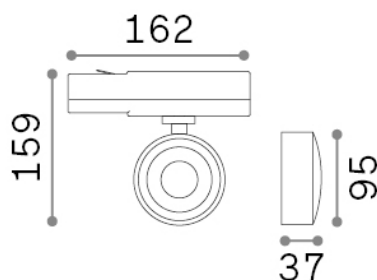

## Technical - Spotlights and Tracks

<b>Ean</b>	8021696296340
<b>Item</b>	POV TRACK ROUND WH
<b>Installation</b>	Spotlights and Tracks
<b>Guarantee</b>	5 years
<b>Gross weight</b>	0.45 kg
<b>Volume</b>	0.003913 m <sup>3</sup>

## Technical info

<b>Net weight</b>	0.37 kg
<b>Insulation class</b>	II
<b>Protection index</b>	IP20
<b>Compliance</b>	CE
<b>Operating temperature</b>	0° ~ +40 °C
<b>Dimmer</b>	Non-dimmable, On-Off
<b>Power output</b>	220-240 V AC 50/60 Hz
<b>Power supply</b>	In-built, included NO, electronic, philips
<b>Adjustability</b>	vert. 0-90°, orizz. 0-355°
<b>Accessories not included</b>	Single connection on-off, Link on-off profile

## Source info

<b>Integrated source</b>	Integrated LED module
<b>Repleaceable source</b>	No
<b>Power</b>	22 W
<b>Emission</b>	Direct
<b>Max consuption</b>	max 22,00 W
<b>Features LED</b>	LED COB CREE
<b>CCT</b>	3000 K
<b>Duration LED (t. 25°c)</b>	30000 h
<b>CRI</b>	> 95
<b>SDCM</b>	3
<b>Light beam</b>	36°
<b>Light beam flux</b>	1750 lm
<b>Useful light flux</b>	1550 lm
<b>Photobiological risk</b>	1