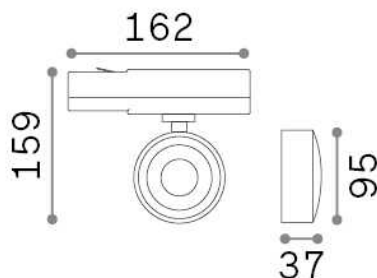

### Technical - Spotlights and Tracks

<b>Ean</b>	8021696296333
<b>Item</b>	POV TRACK ROUND BK
<b>Installation</b>	Spotlights and Tracks
<b>Guarantee</b>	5 years
<b>Gross weight</b>	0.45 kg
<b>Volume</b>	0.003913 m <sup>3</sup>

## Technical info

<b>Net weight</b>	0.37 kg
<b>Insulation class</b>	II
<b>Protection index</b>	IP20
<b>Compliance</b>	CE
<b>Operating temperature</b>	0° ~ +40 °C
<b>Dimmer</b>	Non-dimmable, On-Off
<b>Power output</b>	220-240 V AC 50/60 Hz
<b>Power supply</b>	In-built, included NO, electronic, philips
<b>Adjustability</b>	vert. 0-90°, orizz. 0-355°
<b>Accessories not included</b>	Single connection on-off, Link on-off profile

## Source info

<b>Integrated source</b>	Integrated LED module
<b>Repleaceable source</b>	No
<b>Power</b>	22 W
<b>Emission</b>	Direct
<b>Max consuption</b>	max 22,00 W
<b>Features LED</b>	LED COB CREE
<b>CCT</b>	3000 K
<b>Duration LED (t. 25°C)</b>	30000 h
<b>CRI</b>	> 95
<b>SDCM</b>	3
<b>Light beam</b>	36°
<b>Light beam flux</b>	1750 lm
<b>Useful light flux</b>	1550 lm
<b>Photobiological risk</b>	1