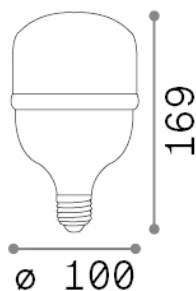

Bin

General info

Lampadine e accessori - Bin

Ean	8021696296210
Item	E27 BIN 30W 3000K CRI80 BIANCO
Installation	-
Guarantee	5 years
Gross weight	0.17 kg
Volume	0.00173 m ³

Technical info

Net weight	0.1 kg
Insulation class	-
Compliance	CE
Power output	220-240 V AC 50/60 Hz
Dimmer	Non-dimmable, On-Off
Power supply	Not required

Source info

Power	30 W
Emission	Diffuse
Max consumption	max 30,00 W
CCT	3000 K
Duration LED (t. 25°C)	25000 h
CRI	> 80
Light beam	3100 lm
Useful light flux	3100 lm
Photobiological risk	EXEMPT