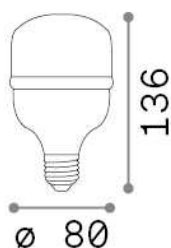

Bin

General info

Lampadine e accessori - Bin

Ean	8021696296197
Item	E27 BIN 20W 3000K CRI80 BIANCO
Installation	-
Guarantee	5 years
Gross weight	0.1 kg
Volume	0.00089 m ³

Technical info

Net weight	0.07 kg
Insulation class	-
Compliance	CE
Power output	220-240 V AC 50/60 Hz
Dimmer	Non-dimmable, On-Off
Power supply	Not required

Source info

Power	20 W
Emission	Diffuse
Max consumption	max 20,00 W
CCT	3000 K
Duration LED (t. 25°C)	25000 h
CRI	> 80
Light beam	2000 lm
Useful light flux	2000 lm
Photobiological risk	EXEMPT