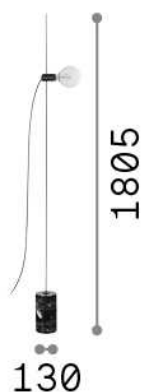

General info

Indoor - Floor lamps

Ean	8021696295213
Item	EVA PT1 NERO
Installation	Floor lamps
Guarantee	5 years
Gross weight	9.04 kg
Volume	0.068 m ³

Technical info

Net weight	8.5 kg
Insulation class	II
Protection index	IP20
Compliance	CE
Operating temperature	0° ~ +40 °C
Dimmer	Non-dimmable
Power output	220-240 V AC 50/60 Hz Integrated switch button
Power supply	Not required

Source info

Integrated source	Light bulb (not included)
Replaceable source	Replaceable
Power	E27 max 1 x 60 W
Emission	Diffuse
Max consumption	-
Recommended bulb	E27 GLOBO D125 08W 3000K CRI80 TRASP