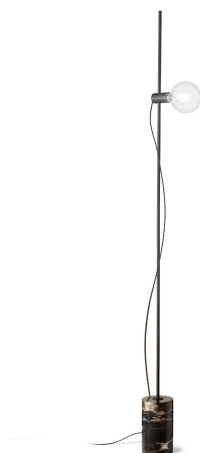

General info

Indoor - Floor lamps

Ean	8021696295213
Item	EVA PT1 NERO
Installation	Floor lamps
Guarantee	5 years
Gross weight	9.04 kg
Volume	0.068 m ³

Technical info

Net weight	8.5 kg
Insulation class	II
Protection index	IP20
Compliance	CE
Operating temperature	0° ~ +40 °C
Dimmer	Non-dimmable
Power output	220-240 V AC 50/60 Hz Integrated switch button
Power supply	Not required

Source info

Integrated source	Light bulb (not included)
Replaceable source	Replaceable
Power	E27 max 1 x 60 W
Emission	Diffuse
Max consumption	-
Recommended bulb	E27 GLOBO D125 08W 3000K CRI80 TRASP