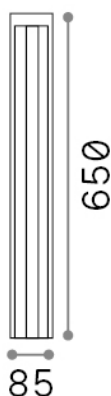

General info

Outdoor - Floor lamps

Ean	8021696294032
Item	KURT PT GRIGIO 4000K
Installation	Floor lamps
Guarantee	5 years
Gross weight	2.2 kg
Volume	0.006002 m ³

Technical info

Net weight	1.93 kg
Insulation class	I
Protection index	IP54
Compliance	CE
Operating temperature	-
Dimmer	Non-dimmable, On-Off
Power output	100-240 V AC 50/60 Hz
Power supply	In-built, included NO, electronic

Source info

Integrated source	Integrated LED module
Repleaceable source	No
Power	LED 11 W
Emission	Direct Asymmetrical
Max consupcion	max 11,00 W
Features LED	LED COB
CCT	4000 K
Duration LED (t. 25°C)	30000 h
CRI	> 80
SDCM	3
Light beam flux	1000 lm
Useful light flux	250 lm
Photobiological risk	1